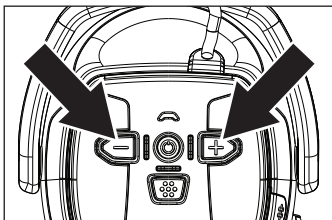

QUICK GUIDE

to Hellberg Xstream and Xstream LD

Charging

Charge prior to first use. Plug the charging cable in to the headset, and plug the USB connector in to a USB power source.

Pairing

Press and hold for 6 sec.

Keep holding down the button until the LED flashes RED/BLUE.

ON - Hold down the button until the LED flashes **BLUE**.

(automatic connection to the paired phone after 1st pairing)

OFF - Press and hold for 4 sec.