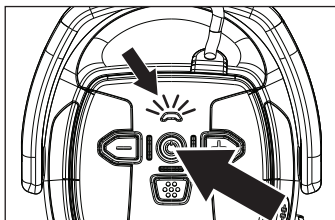

QUICK GUIDE

to Hellberg Xstream and Xstream LD

Charging

Charge prior to first use. Plug the charging cable in to the headset, and plug the USB connector in to a USB power source.

Pairing

Press and hold for 6 sec.

Keep holding down the button until the LED flashes RED/BLUE.

ON - Hold down the button until the LED flashes **BLUE**.

(automatic connection to the paired phone after 1st pairing)

OFF - Press and hold for 4 sec.