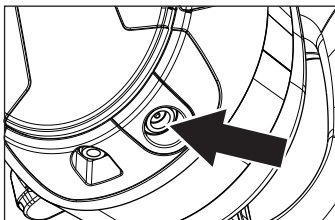

QUICK GUIDE

to Hellberg Xstream and Xstream LD

Charging

Charge prior to first use. Plug the charging cable in to the headset, and plug the USB connector in to a USB power source.