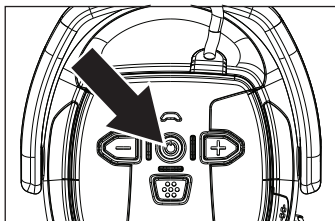

Keep holding down the button until the LED flashes RED/BLUE.

ON - Hold down the button until the LED flashes **BLUE**.

(automatic connection to the paired phone after 1st pairing)

OFF - Press and hold for 4 sec.

Bluetooth volume
Press to adjust volume

Next/Previous track
Press and hold 2 sec. to change track

Play/Pause music

Answer phone calls

Press to play/pause music.

Press to answer/hang-up a phone call.

Active Listening