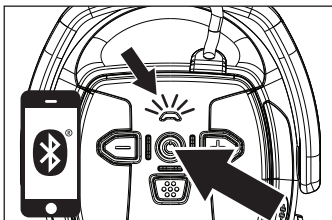

QUICK GUIDE

to Hellberg Xstream and Xstream LD

Charging

Charge prior to first use. Plug the charging cable in to the headset, and plug the USB connector in to a USB power source.

Pairing

Press and hold for 6 sec.

Keep holding down the button until the LED flashes RED/BLUE.

ON - Hold down the button until the LED flashes **BLUE**.

(automatic connection to the paired phone after 1st pairing)

OFF - Press and hold for 4 sec.