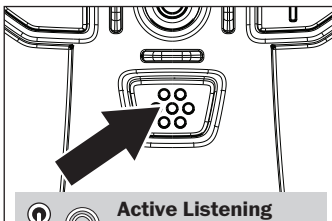

Keep holding down the button until the LED flashes RED/BLUE.

ON - Hold down the button until the LED flashes **BLUE**.

(automatic connection to the paired phone after 1st pairing)

OFF - Press and hold for 4 sec.

Bluetooth volume
Press to adjust volume

Next/Previous track
Press and hold 2 sec. to change track

Play/Pause music

Answer phone calls

Press to play/pause music.

Press to answer/hang-up a phone call.

Active Listening

Press and hold 2 sec. to switch the function On/Off.

Volume

Press to adjust the volume.

Adjustable in 5 steps.
1-2-3-4-5-1-2-3...