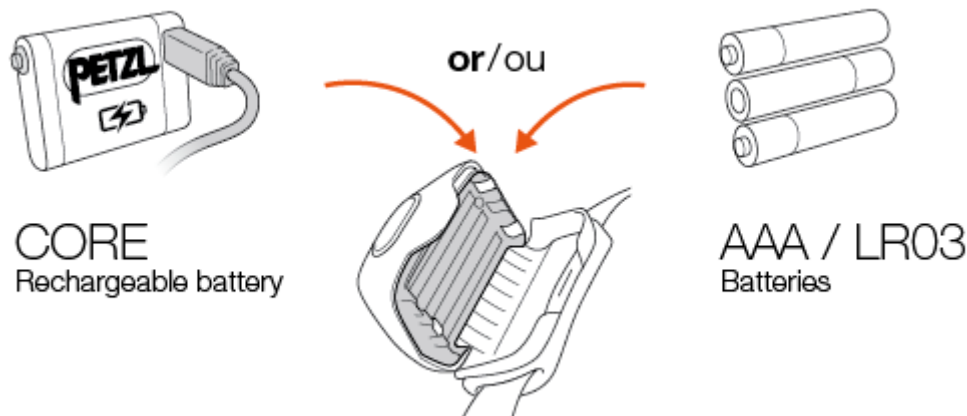

IS THE CORE RECHARGEABLE BATTERY COMPATIBLE WITH MY PETZL HEADLAMP?

The CORE rechargeable battery is compatible with the new HYBRID compact headlamps.

The HYBRID concept allows the new headlamps to accept either the CORE rechargeable battery or 3 AAA/LR03 batteries, without an adapter. A practical and flexible solution that allows the user to take advantage of each of these energy sources, depending on use.

To determine whether your headlamp is compatible with the CORE rechargeable battery, follow these simple steps:

1. Open your lamp.
2. Remove the batteries.

3. Inspect the inside of the battery case.

- If the battery case is like the drawing below, then CORE is not compatible with your lamp.

CORE incompatible

- If the battery case is like the drawing below, then CORE is compatible with your lamp.

CORE compatible